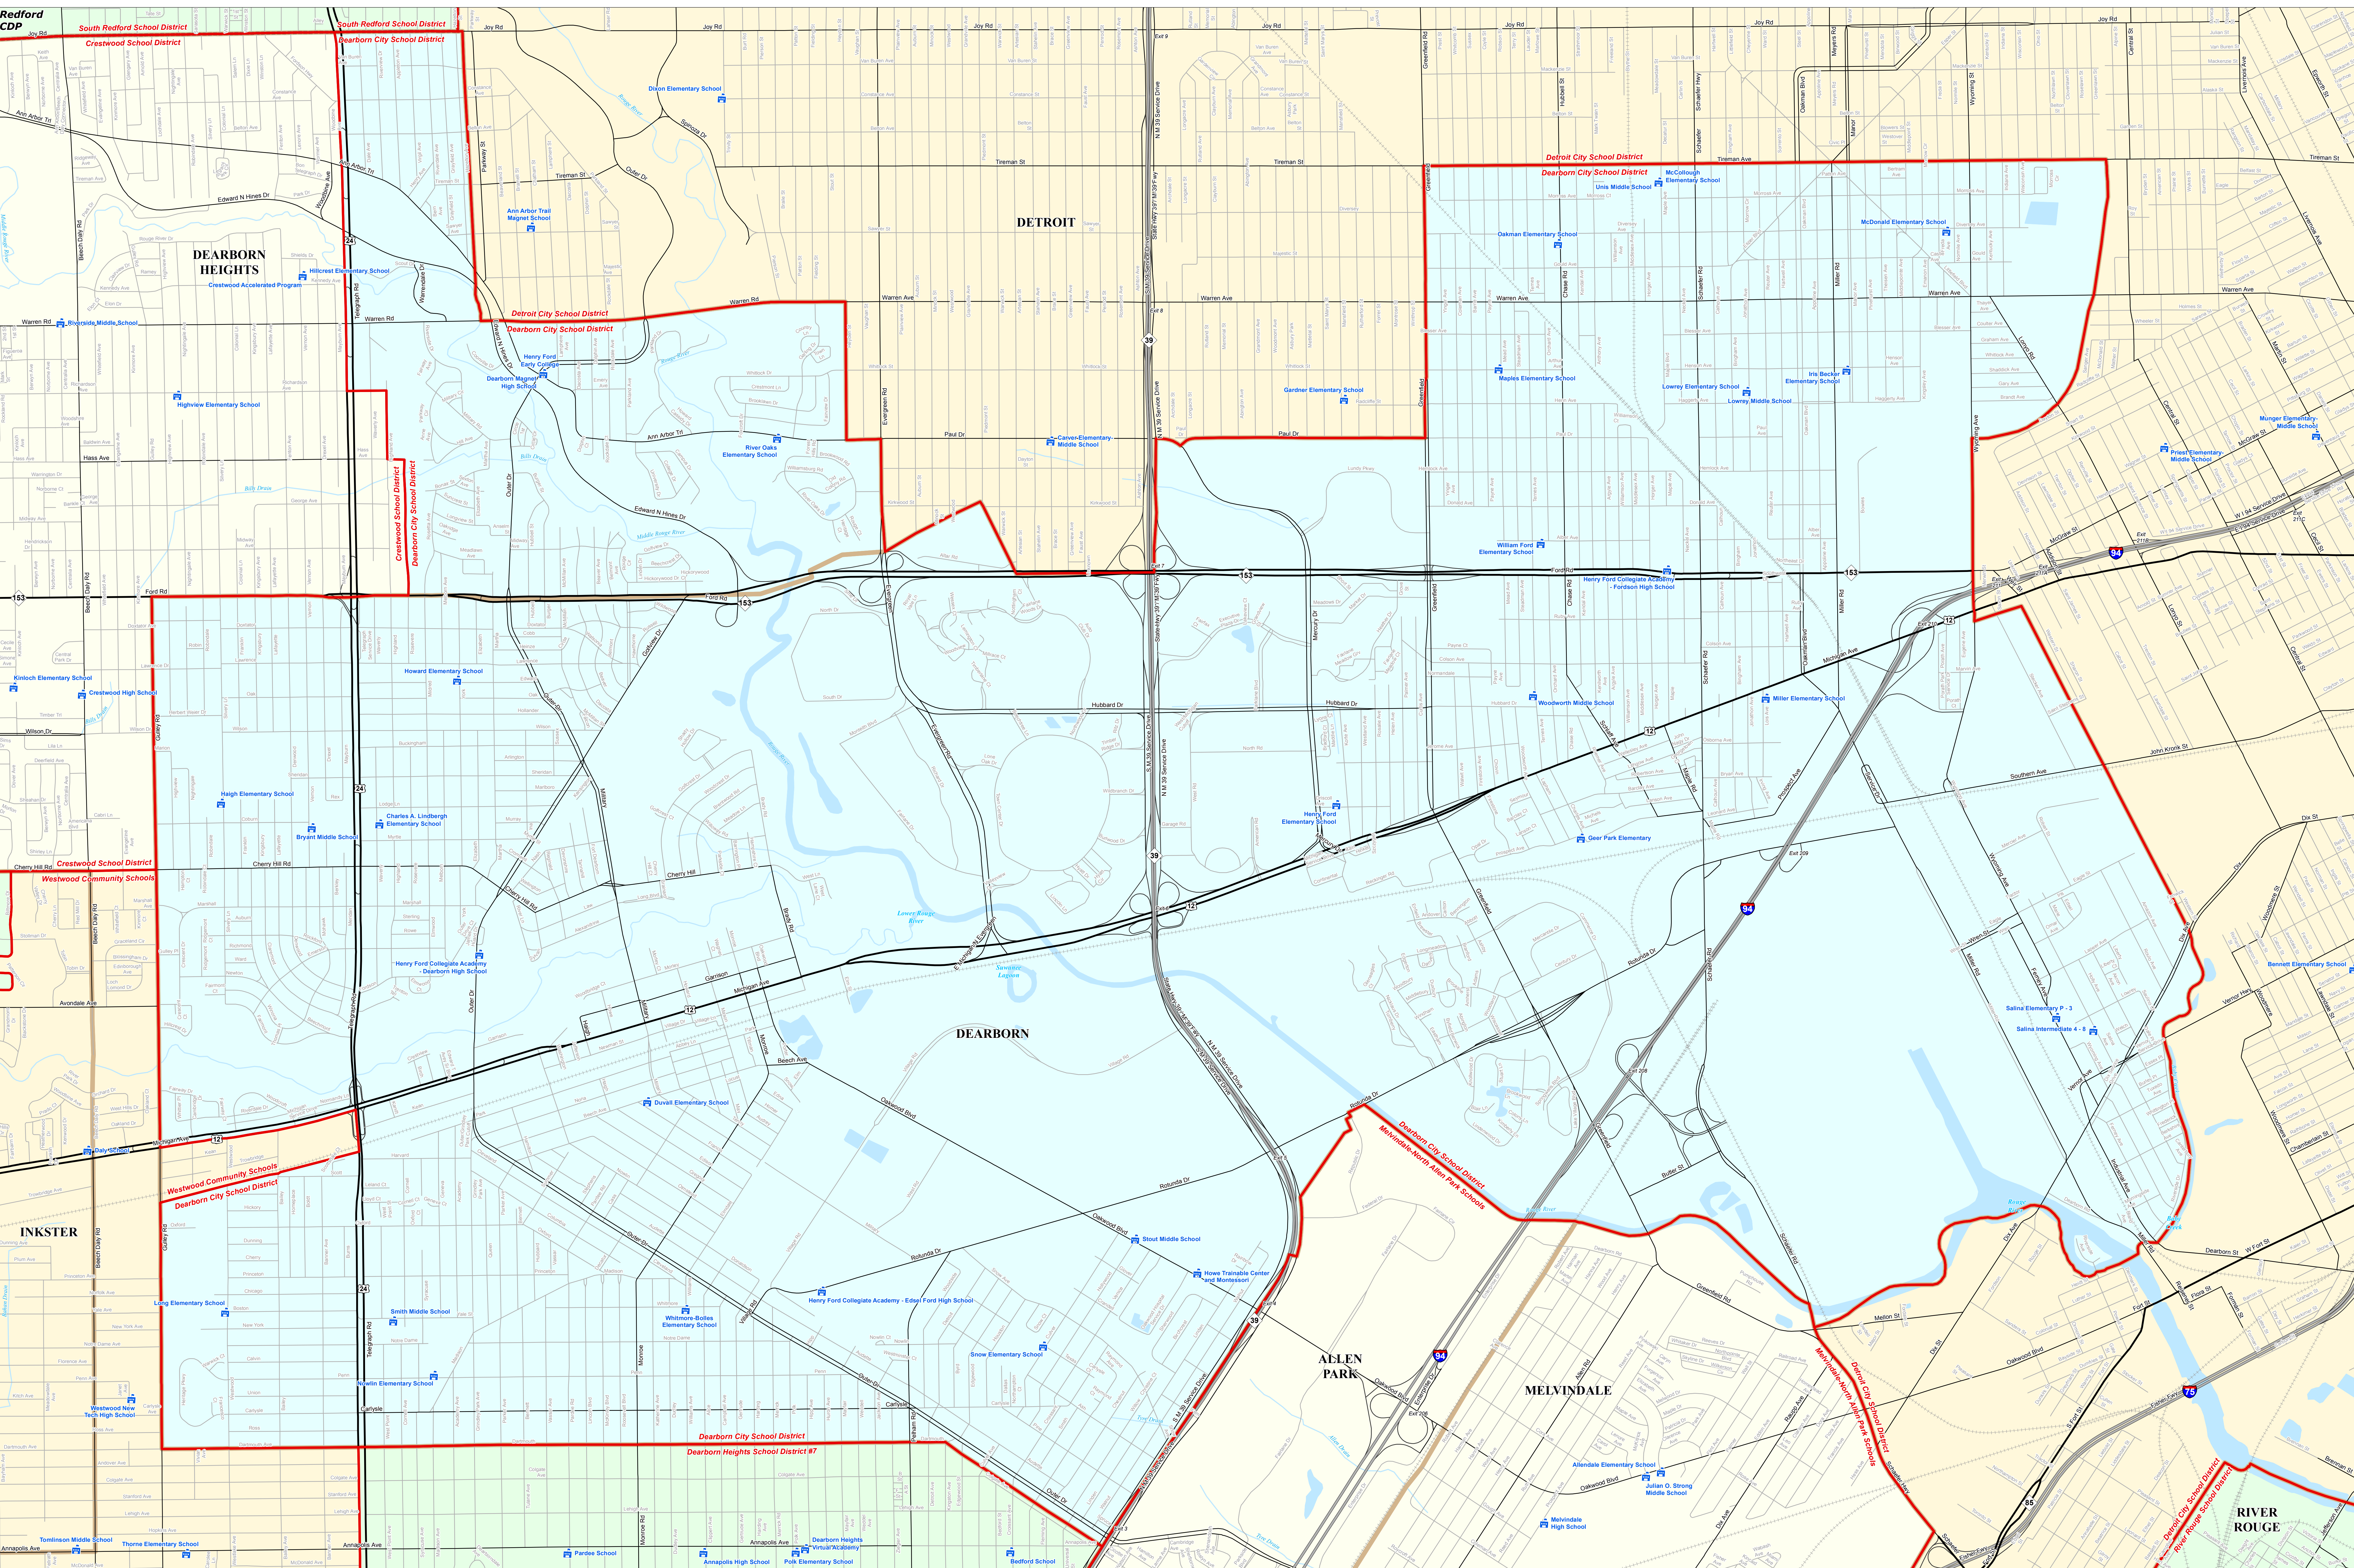

DEARBORN CITY SCHOOL DISTRICT

Wayne RESA

0 0.25 0.5 1 Miles

All information presented in this publication is in the public domain and may be reproduced, reprinted, and redistributed as desired.

Legend	
School District	Unincorporated Place
County	School
City	Freeway
Township	Highway
Village	Primary Road
Census Designated Place	Local Road
	Railroad
	Water Feature
	River, Stream, or Drain

Source: Michigan Geographic Framework, v13a